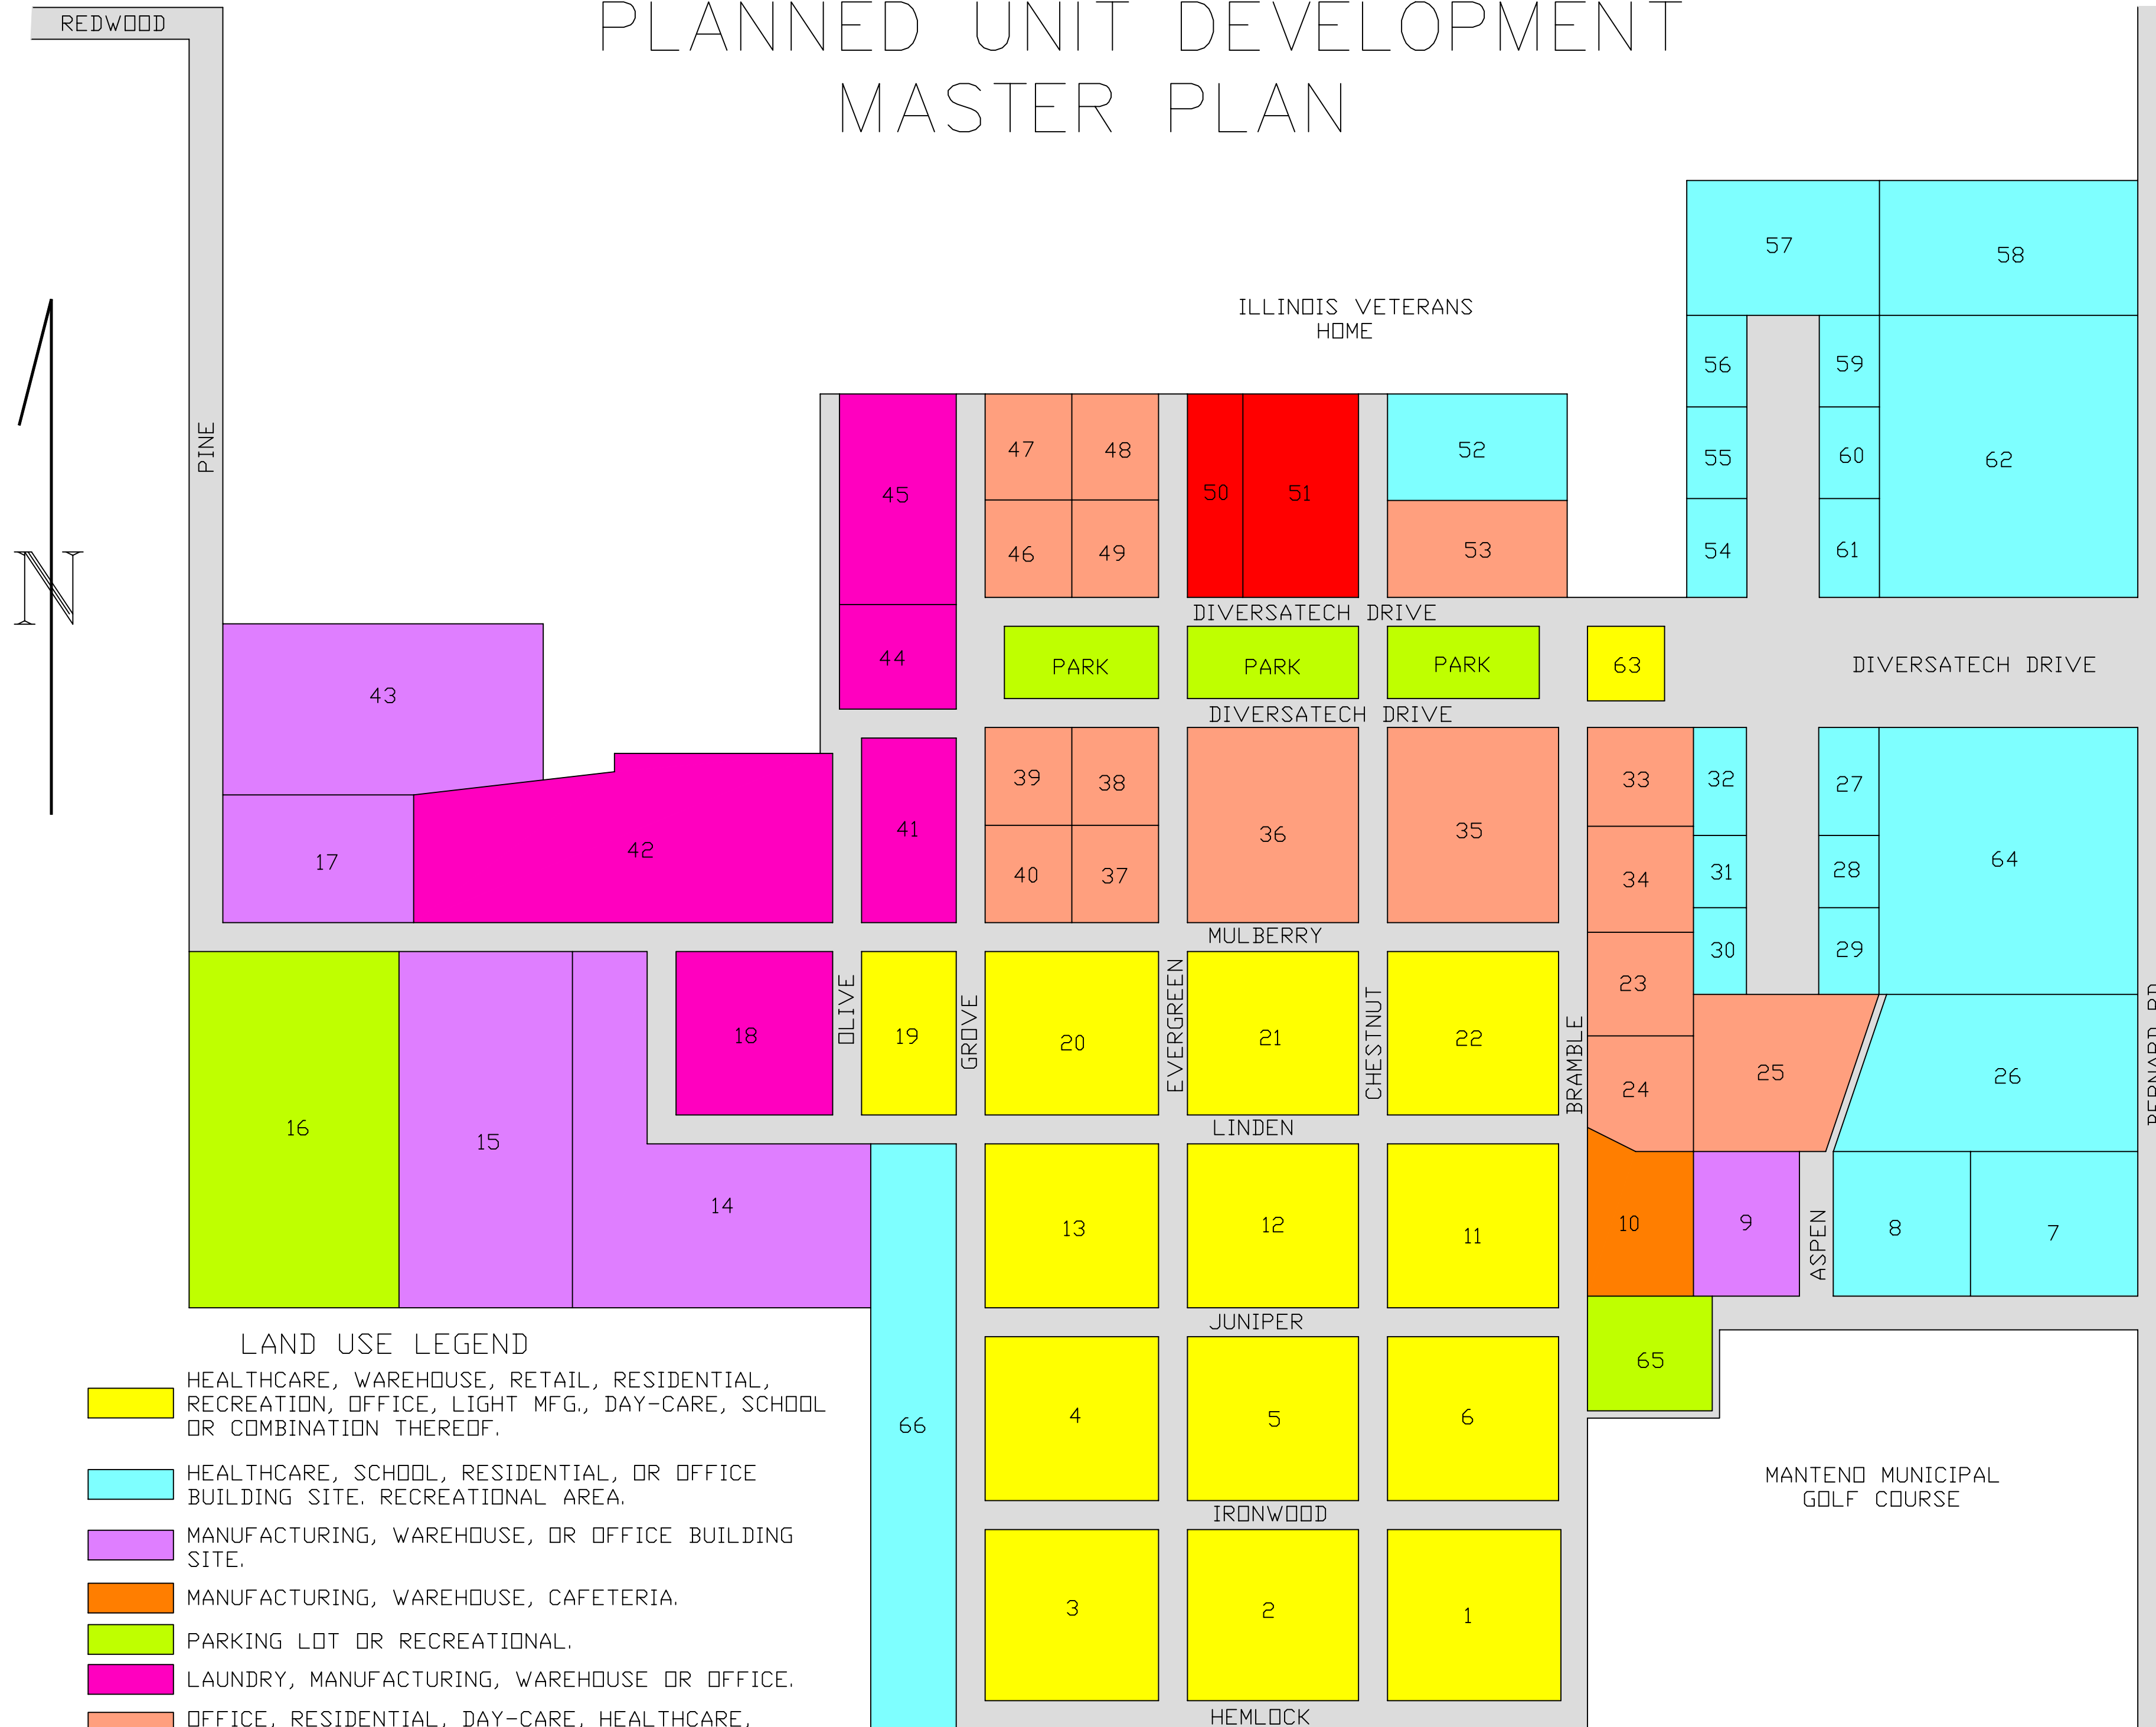

# ILLINOIS DIVERSATECH CAMPUS PLANNED UNIT DEVELOPMENT MASTER PLAN

## LAND USE LEGEND

- HEALTHCARE, WAREHOUSE, RETAIL, RESIDENTIAL, RECREATION, OFFICE, LIGHT MFG., DAY-CARE, SCHOOL OR COMBINATION THEREOF.
- HEALTHCARE, SCHOOL, RESIDENTIAL, OR OFFICE BUILDING SITE. RECREATIONAL AREA.
- MANUFACTURING, WAREHOUSE, OR OFFICE BUILDING SITE.
- MANUFACTURING, WAREHOUSE, CAFETERIA.
- PARKING LOT OR RECREATIONAL.
- LAUNDRY, MANUFACTURING, WAREHOUSE OR OFFICE.
- OFFICE, RESIDENTIAL, DAY-CARE, HEALTHCARE, SCHOOL, RECREATION OR COMBINATION THEREOF.
- RETAIL, RESTAURANT, LOUNGE OR RECREATION.