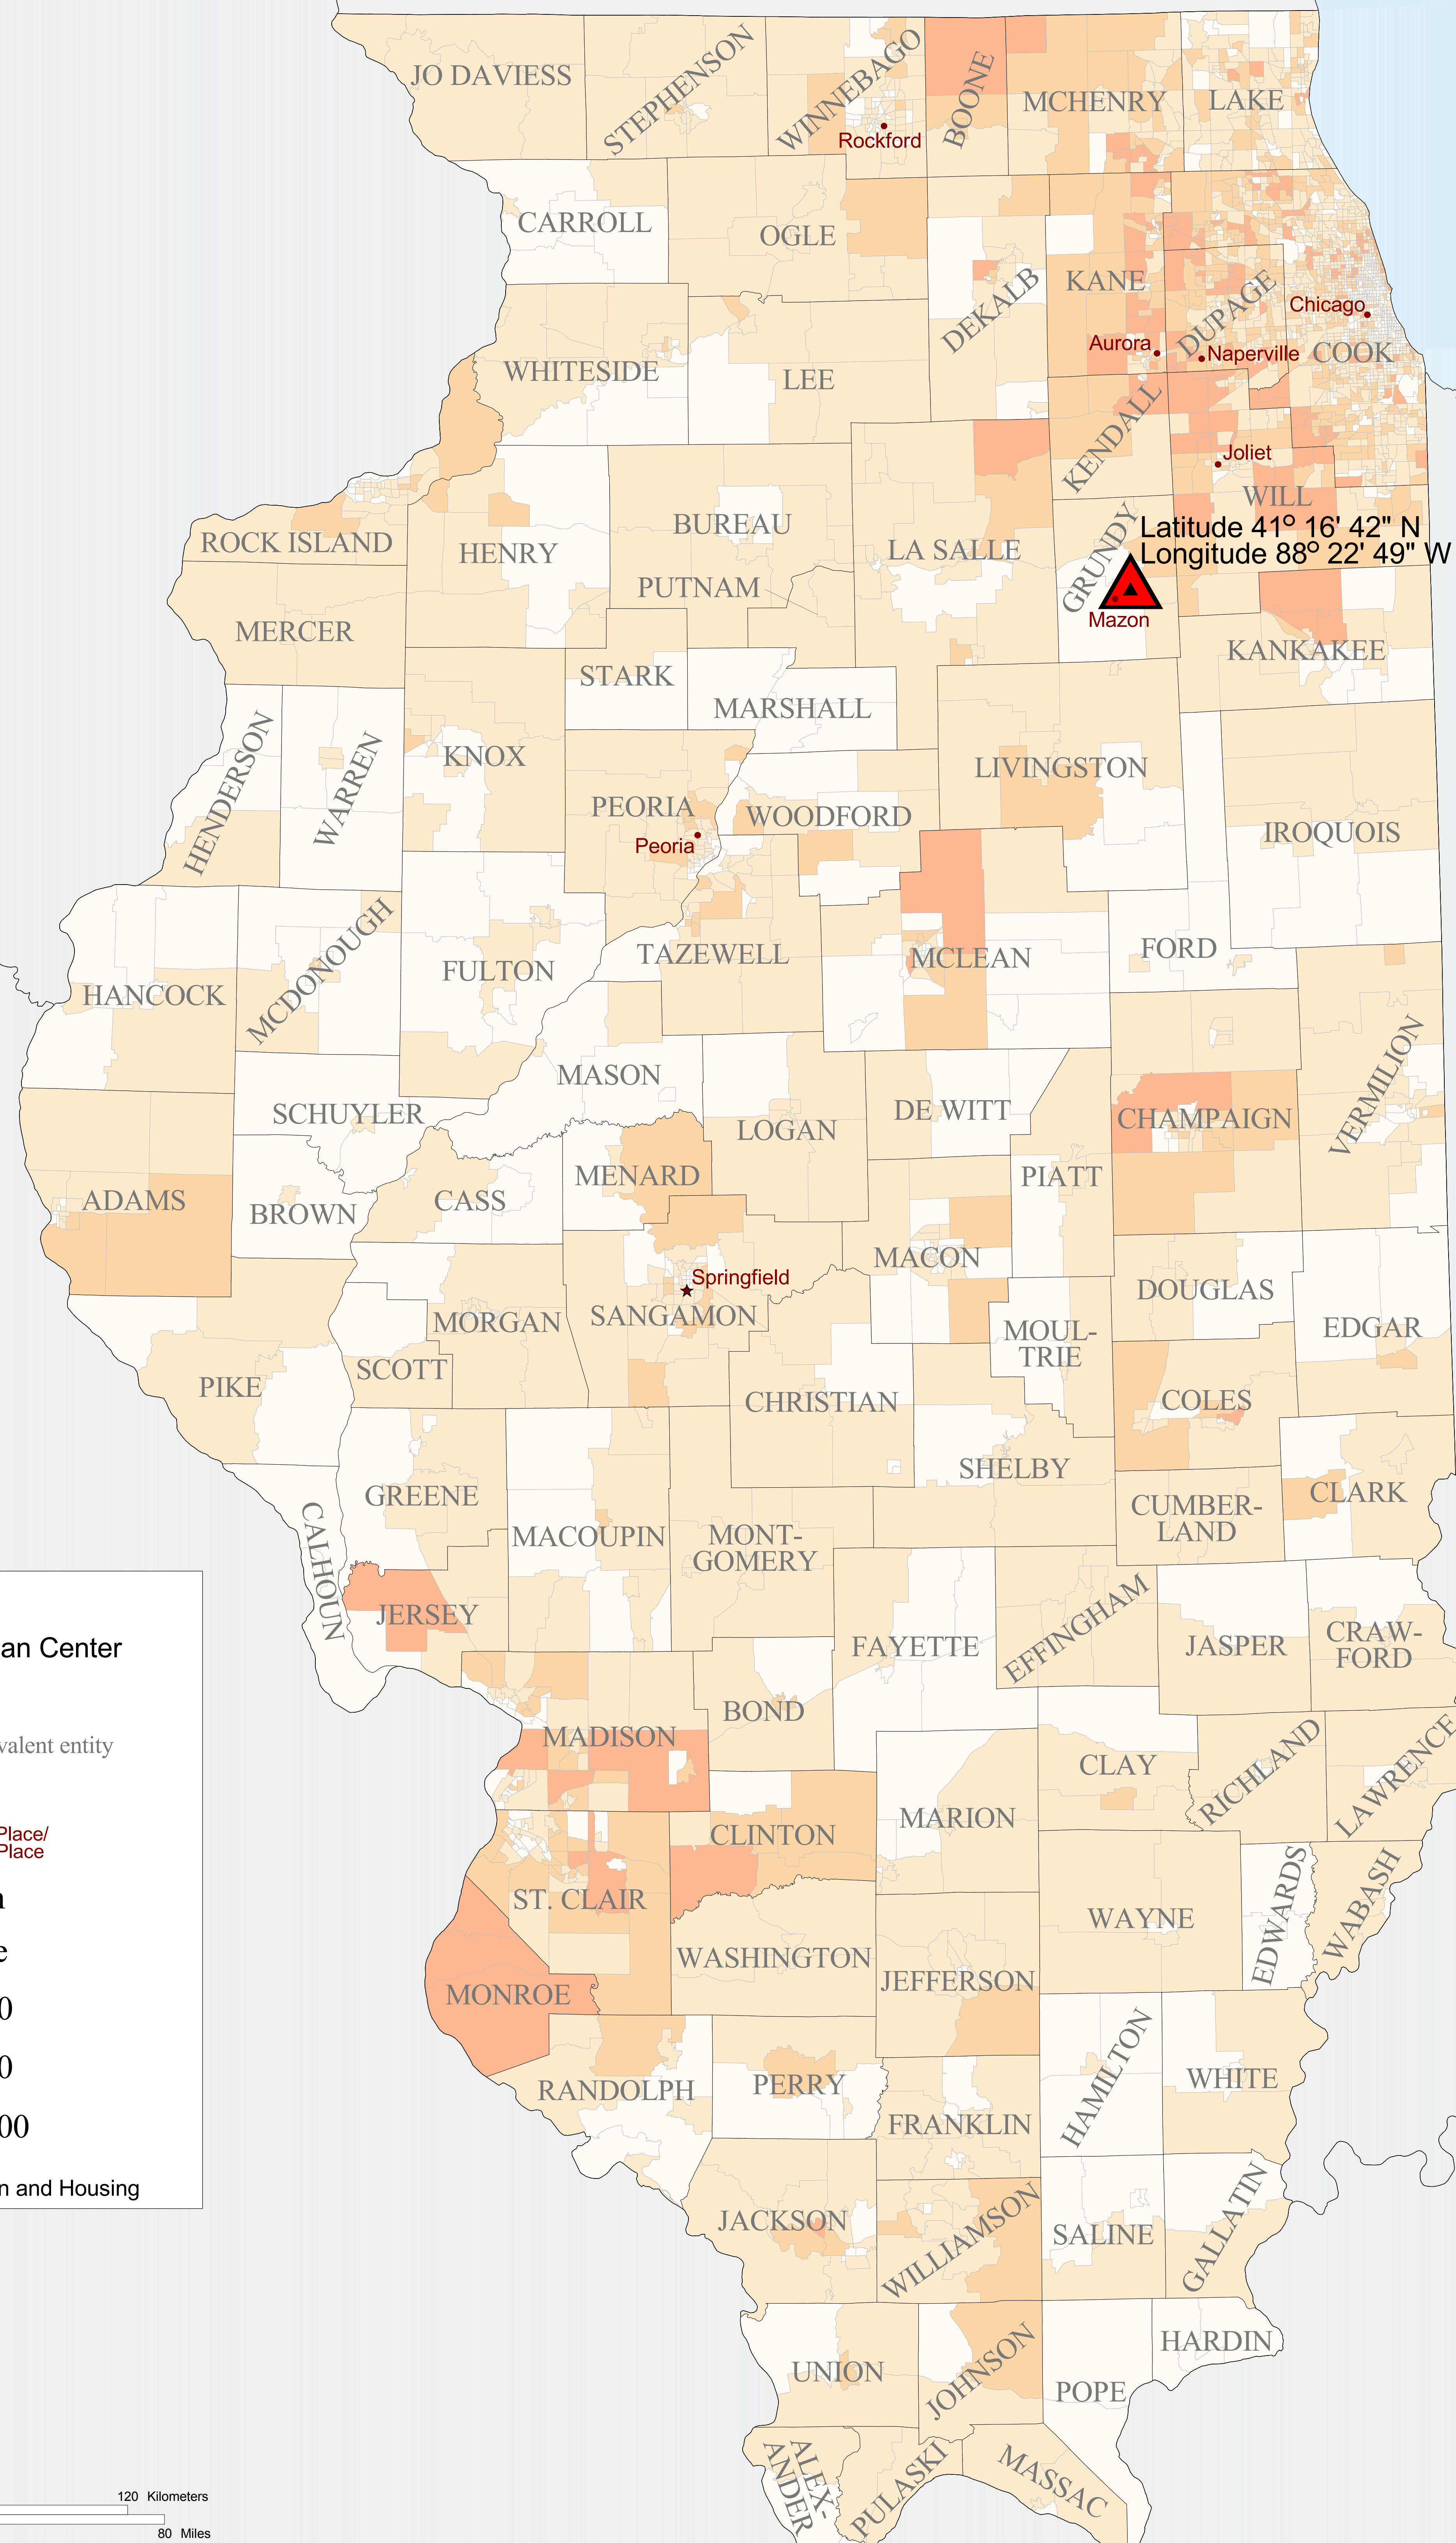

ILLINOIS 2000 Mean Center of Population

LEGEND
 2000 State Mean Center of Population

COUNTY or statistically equivalent entity

State Capital

Select Incorporated Place/ Census Designated Place

Census Tract Population

8,000 or more

5,500 to 8,000

3,000 to 5,500

Less than 3,000

Source: 2000 Census of Population and Housing