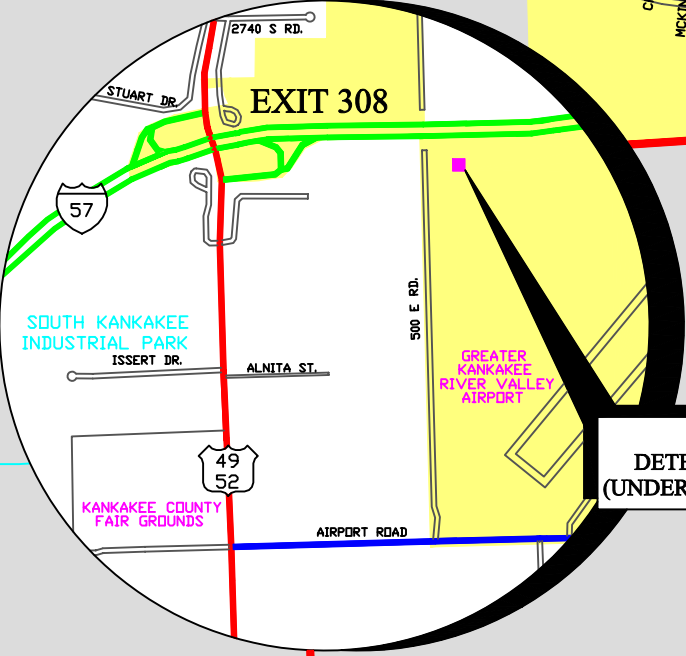

KANKAKEE COUNTY GOVERNMENT BUILDING LOCATIONS

↑ TO CHICAGO

ANIMAL CONTROL
1270 STANFORD DR.

→ TO MOMENCE

← TO DWIGHT

HEALTH DEPARTMENT
& ETSB (9-1-1)
2390 W. STATION ST.

TREASURER
192 N. EAST AVE.

ADMINISTRATION
BUILDING
189 E. COURT ST.

VAC
135 N. SCHUYLER AVE.

COURT HOUSE
450 E. COURT ST.

DETENTION CENTER
400 E. MERCHANT ST.

ANNEX BUILDING
470 E. MERCHANT ST.

HIGHWAY DEPARTMENT
750 S. EAST AVE.

NEW
DETENTION CENTER
(UNDER CONSTRUCTION)

KANKAKEE

AROMA PARK

↓ TO CHAMPAIGN

↘ TO CHAMPAIGN