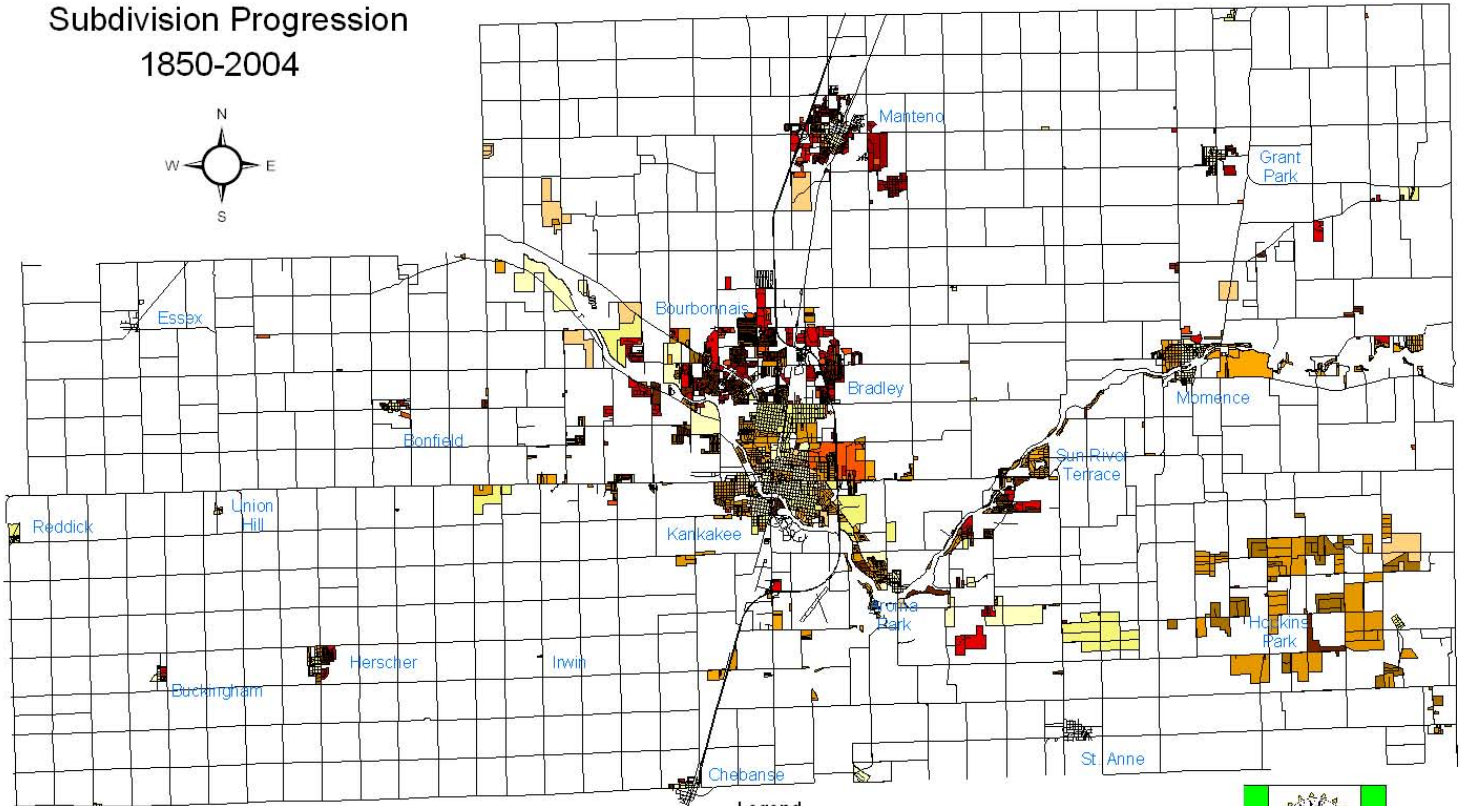

Kankakee County

Subdivision Progression
1850-2004

Legend

1 inch equals 2.636408 miles

Drawn By: Maria Contreras, July 2004