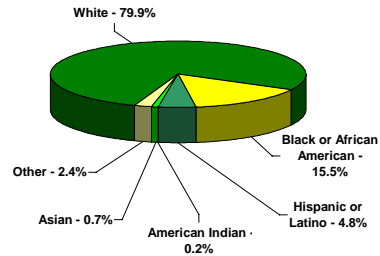

Kankakee County
Regional Planning Department

NEWSLETTER

KANKAKEE COUNTY CENSUS DATA

Statistical Information and Demographics are now available for the County of Kankakee from the 2000 decennial census. Kankakee County ranks 18th in the State of Illinois for population. Kankakee County has 677 square miles with a population average of 153.4 persons per square mile. Kankakee County's population increased to 103,833 in the year 2000. This is a 7.9% change from 1990. Kankakee County has 17 political townships within its borders.

The County's housing stock grew from 37,001 in 1990 to 38,182 units in 2000.

AGE / EDUCATION

Kankakee County has 43,721 people 25 years old or older with a high school diploma and 7,148 people 25 years old or older with a college diploma. The County has 20,837 children between the ages of 5 and 18. The county is getting older. The current median age for Kankakee County is 35.2 years old. That number has increased over the last 20 years from 28.8 in 1980 to 32.9 in 1990.

RACE

79.9% of Kankakee County's population is white, 15.5% is Black or African American, 4.8% is of Hispanic or Latino origin, 0.2% is American Indian, and 0.7% is Asian with 2.4% reporting some other race. The racial diversity within the county did not change significantly between 1990 and 2000. Kankakee and Pembroke Townships have the highest percentage of minority races in the year 2000 at 46.5% and 94.2% respectively.