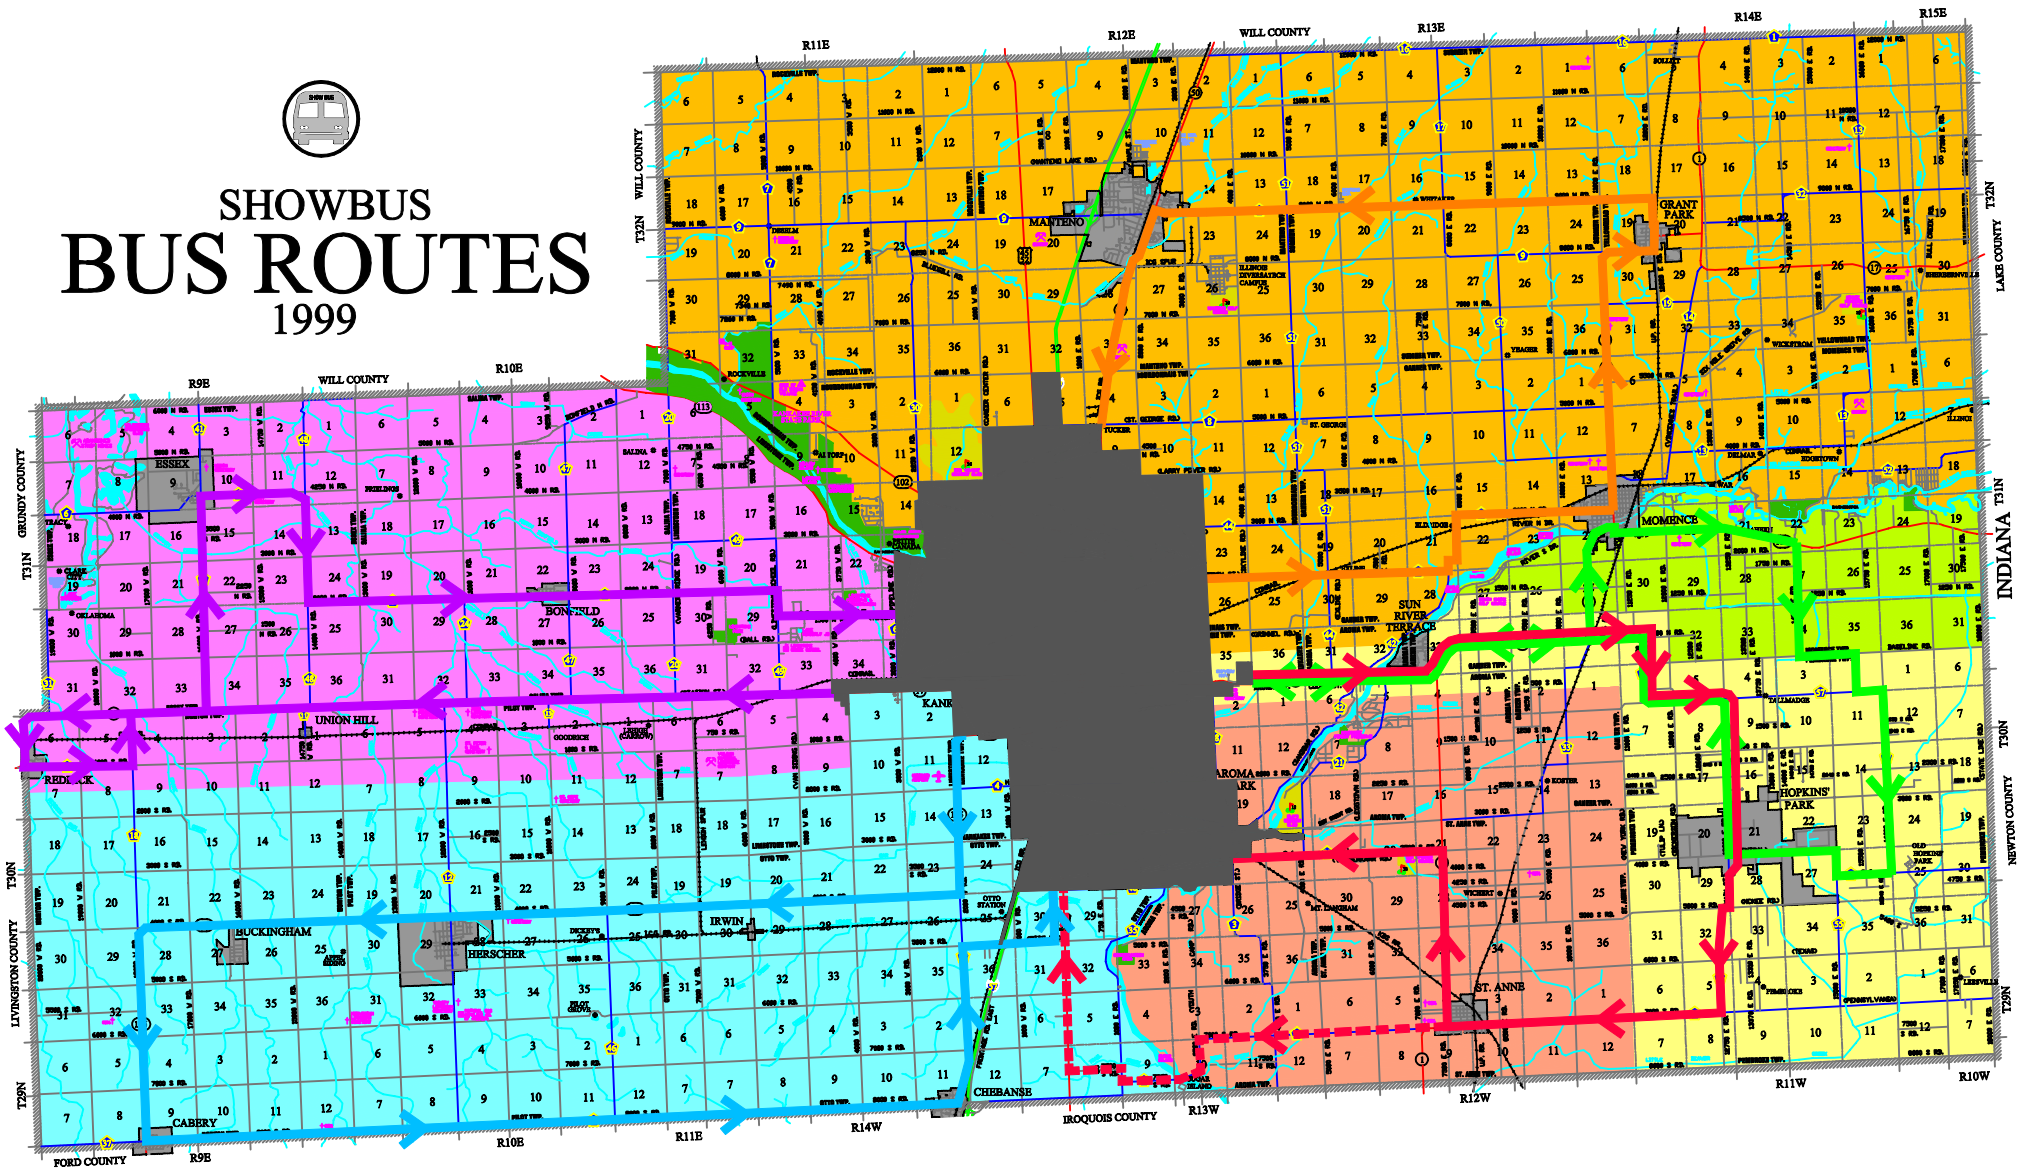

## BUS #1

- M, W, F (LEESVILLE, HOPKINS PARK, SUN RIVER TERRACE)
- TU, TH (SUN RIVER TERRACE, HOPKINS PARK, ST. ANNE, AROMA TWP., OTTO TWP.)

## BUS #2

- TU, TH, F (MOMENCE, GRANT PARK, MANTENO)
- M (IRWIN, HERSCHER, BUCKINGHAM, CABERY, CHEBANSE, OTTO TWP.)
- W (UNION HILL, REDDICK, ESSEX, BONFIELD, LIMESTONE TWP.)
- KANKAKEE METROPOLITAN AREA
- SERVICE 5 DAYS A WEEK

DRAWN BY: DELBERT SKIMMERHORN, 1998

# KANKAKEE COUNTY ILLINOIS ROAD MAP 1998